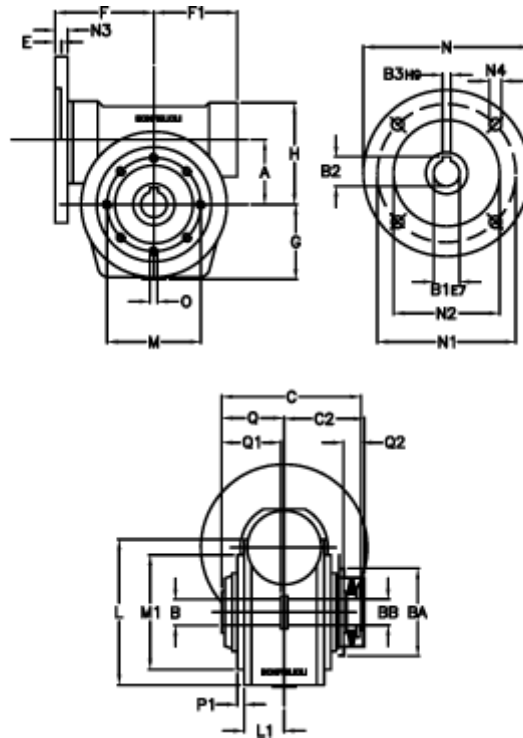

Article number: 390204902872336

Description: Worm Gear with Torque Limiter
VF 49-L2-P-28 P63B14

Measures

| | | | |
|------------|-------------------------------|-----------|----------|
| a = 49.50 | C2 = 63,5 | L1 = 36.8 | O = M6x8 |
| B = 25 | Description = VF 49P-xx-63B14 | m = 94 | P1 = 2.5 |
| B1 E7 = 11 | E = 3.0 | M1 = 68 | Q = 51.0 |
| B2 = 12.8 | F = 70 | N = 90 | Q1 = 41 |
| B3 H9 = 4 | F1 = 63 | N1 = 75 | Q2 = 15 |
| BA = 63 | g = 56 | N2 = 60 | |
| BB H7 = 14 | H = 80.0 | N3 = 7.0 | |
| C = 105 | L = 107.5 | N4 = 6 | |